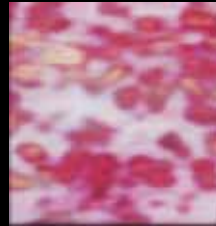

Oceana

OCEANA GLASS

Handcast Mottles in the Tiffany Tradition

Ordering Information

Sheet Size: approx. 18" x 27"

Weight: 5.5 lbs.

Oceana Sample Box:

Order as: OCSB

301
Lt. Copper Blue
A

302
Cobalt Blue
A

303
Silver Yellow
(Old 403)
A

324
Teal Green
A

325
Chrome Green
A

350
Cadmium Orange
A

363
Dk. Copper Red
A

390
White
A

600
Silver Yellow,
Dk. Red
A

601
Gold Pink,
White
C

602
Gold Purple,
White
C

603
White,
Dk. Green
A

604
Silver Yellow,
Cobalt Blue
A

605
White,
Dk. Red
A

607
Lt. Blue,
Silver Yellow
A

608
Lt. Blue,
Cobalt Blue
A

710
White, Lt. Red,
Dk. Green
B

712
Lt. Blue, Lt. Red,
Dk. Green
B

718
White, Dk. Brown,
Lt. Green
B

720
Yellow, Red,
Blue
B

724
White, Green,
Orange
B

730
White, Lt. Red,
Dk. Green
B