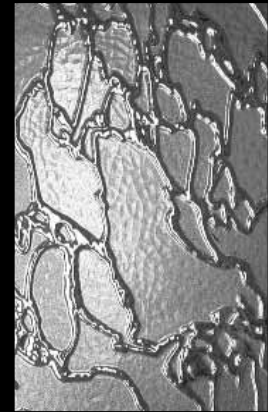

# CLEAR

Clear Textures & Glue Chip

**SQUARE REEDED-II**

**FLOWER-III**

**DELTA-PLAIN**

**DELTA-FROSTED**

**Sheet Size:** Sheet size varies per shipment.

**Sample Box:** Cat No. CTSB

Illustrations are not to scale.

## Clear Glue Chip

*This crystal clear glass resembles a window after a visit from Jack Frost.*

A fern-like pattern on one surface that was popular at the turn of the century makes a pleasant background for windows, etc.

**DOUBLE GLUE CHIP**

Photos were taken with a black background so that the texture would be more visible. The glass itself is transparent and colorless.