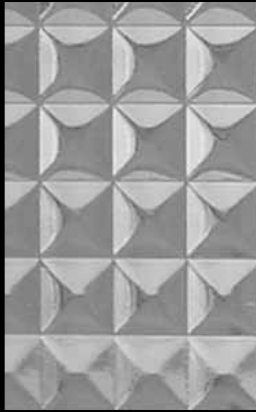

# CLEAR

Clear Textures & Glue Chip

**SQUARE REEDED-II**

**FLOWER-III**

**DELTA-PLAIN**

**DELTA-FROSTED**

**Sheet Size:** Sheet size varies per shipment.

**Sample Box:** Cat No. CTSB

Illustrations are not to scale.

## Clear Glue Chip

*This crystal clear glass resembles a window after a visit from Jack Frost.*

A fern-like pattern on one surface that was popular at the turn of the century makes a pleasant background for windows, etc.

**DOUBLE GLUE CHIP**

Photos were taken with a black background so that the texture would be more visible. The glass itself is transparent and colorless.