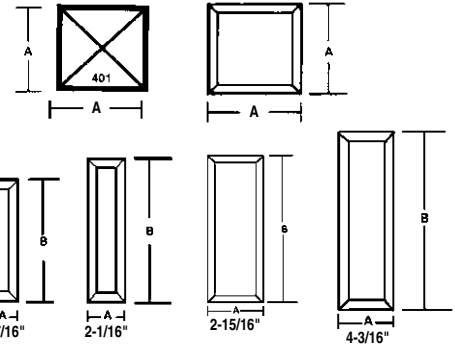

1/4" (approx. 6.35mm) thick plate glass (unless specified otherwise) with a full 1/2" (13mm) bevel. Top quality in standard pack of 5. Skin packaged to ensure against abrasions. Nominally 6mm thick and compatible in 5mm (3/16") thick cluster panels, both having a 1/2" (13mm) bevel. Glue Chipped Bevels are available by special order. **Must be ordered in multiples of 5.**

1/4" Thick Bevels

Cat. No.	Standard	Metric
HOUSE		
1300-1	2-15/16" x 4-3/16" x 4-3/16" x 6-9/32"	75 x 106 x 106 x 173mm
1300-88	2-1/16" x 2-15/16" x 4-3/16" x 5-21/32"	52 x 75 x 106 x 144mm
DOUBLE HOUSE		
1300-89	2-15/16" x 4-3/16" x 4-3/16" x 8-3/8"	75 x 106 x 106 x 213mm
1300-13	2-15/16" x 4-3/16" x 8-7/16" x 12-5/8"	75 x 106 x 214 x 321mm
1300-2	2-15/16" x 4-3/16" x 12-11/16" x 16-3/4"	75 x 106 x 322 x 425mm
1300-98	2-1/16" x 2-15/16" x 8-1/2" x 11-3/8"	52 x 75 x 216 x 289mm
1300-97	2-1/16" x 2-15/16" x 12-9/16" x 15-1/2"	52 x 75 x 319 x 394mm
HALF HOUSE		
1300-63L	2-15/16" x 2-1/16" x 4-3/16" x 6-7/32"	75 x 52 x 106 x 158mm
1300-64R	2-15/16" x 2-1/16" x 4-3/16" x 6-7/32"	75 x 52 x 106 x 158mm
HALF DOUBLE HOUSE		
1300-90	2-15/16" x 2-1/16" x 4-3/16" x 8-5/16"	75 x 52 x 106 x 211mm
1300-44	2-15/16" x 2-1/16" x 8-7/16" x 12-1/2"	75 x 52 x 214 x 318mm
1300-3	2-15/16" x 2-1/16" x 12-11/16" x 16-5/8"	75 x 52 x 322 x 422mm
OCTAGON		
1300-94	2-15/16" x 7-3/32" x 7-5/8"	75 x 180 x 194mm
OCTAGON SECTION		
1300-104	2-15/16" x 7-3/32" x 2-1/16"	75 x 180 x 52mm
EQUILATERAL TRIANGLE		
1300-33	2-15/16"	75mm
1300-35	5"	127mm
DIAMONDS (not a 60° angle)		
1300-30	2-15/16" x 2-15/16" x 5-1/8"	75 x 75 x 130mm
1300-31	4-3/16" x 4-3/16" x 7-5/16"	106 x 106 x 202mm
1300-32	5" x 5" x 8-5/8"	127 x 127 x 219mm
1300-340	3-15/16" x 3-15/16" x 6-13/16"	100 x 100 x 157mm
ISOSCELES TRIANGLE		
1300-78	2-1/16" x 2-15/16"	52 x 75mm
1300-28	2-15/16" x 4-1/8"	75 x 105mm
1300-6	4-3/16" x 5-15/16"	106 x 151mm

*Dimensions are listed in the following order: A x B x C x D.