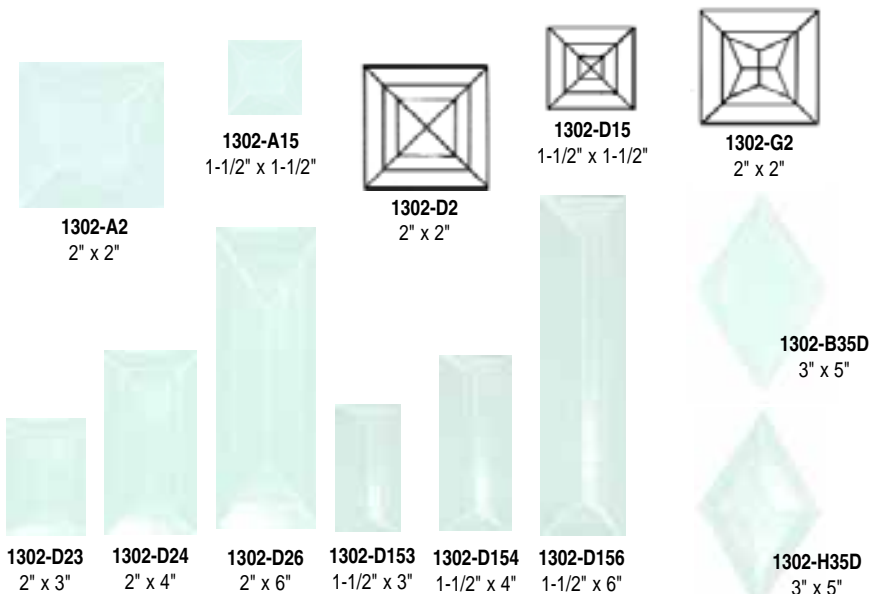

FACETED BEVELS

Cat. No.	Standard	Metric	Box	Case
12900100	3/4" x 3/4"	19 x 19mm	30	1080
12900101	3/4" x 2"	19 x 51mm	30	1080
12900102	3/4" x 3"	19 x 76mm	30	1080
12900103	3/4" x 4"	19 x 101mm	30	1080
12900105	3/4" x 6"	19 x 152mm	30	720
12900106	3/4" x 8"	19 x 203mm	30	540
12900107	3/4" x 10"	19 x 254mm	30	360
12900108	3/4" x 12"	19 x 305mm	30	360
12900109	1" x 1"	25 x 25mm	30	1080
12900110	1" x 2"	25 x 51mm	30	1080
12900111	1" x 3"	25 x 76mm	30	1080
12900112	1" x 4"	25 x 101mm	30	1080
12900113	1" x 5"	25 x 127mm	30	720
12900114	1" x 6"	25 x 152mm	30	720
12900115	1" x 8"	25 x 203mm	30	720
12900116	1" x 10"	25 x 254mm	30	360
12900117	1" x 12"	25 x 305mm	30	360
12900118	1-1/2" x 1-1/2"	38 x 38mm	30	1080
12900119	1-1/2" x 2"	38 x 51mm	30	1080
12900120	1-1/2" x 3"	38 x 76mm	30	720
12900121	1-1/2" x 4"	38 x 101mm	30	540
12900125	1-1/2" x 5"	38 x 127mm	30	480
12900122	1-1/2" x 6"	38 x 152mm	30	360
12900123	1-1/2" x 8"	38 x 203mm	30	240
12900112CB	1" x 4"	25 x 101mm	30	540
12900121CB	1-1/2" x 4"	38 x 101mm	30	540
12900124CB	2" x 4"	51 x 101mm	30	240
1302-A2	2" x 2"	51 x 51mm	30	480
1302-A15	1-1/2" x 1-1/2"	38 x 38mm	30	600
1302-D2	2" x 2"	51 x 51mm	30	480
1302-D15	1-1/2" x 1-1/2"	38 x 38mm	30	600
1302-G2	2" x 2"	51 x 51mm	30	480
1302-D23	2" x 3"	51 x 76mm	30	320
1302-D24	2" x 4"	51 x 101mm	30	240
1302-D26	2" x 6"	51 x 152mm	20	160
1302-D153	1-1/2" x 3"	38 x 76mm	30	480
1302-D154	1-1/2" x 4"	38 x 101mm	30	300
1302-D156	1-1/2" x 6"	38 x 152mm	30	240
1302-B35D	3" x 5"	76 x 127mm	30	300
1302-H35D	3" x 5"	76 x 127mm	30	300
1303-J13	3" (1/4" thick)	76mm	n/a	n/a
1303-J14	3" (5/16" thick)	76mm	n/a	n/a
1303-J15	3" (1/4" thick)	76mm	n/a	n/a
1303-J16	3" (5/16" thick)	76mm	n/a	n/a
1303-J17	2" x 3" (1/4" thick)	51 x 76mm	n/a	n/a
1303-J18	2" x 3" (1/4" thick)	51 x 76mm	n/a	n/a
1303-J19	2" x 3" (5/16" thick)	51 x 76mm	n/a	n/a
1303-J20	2" x 3" (5/16" thick)	51 x 76mm	n/a	n/a

*Dimensions are listed in the following order: A x B. See illustrations.