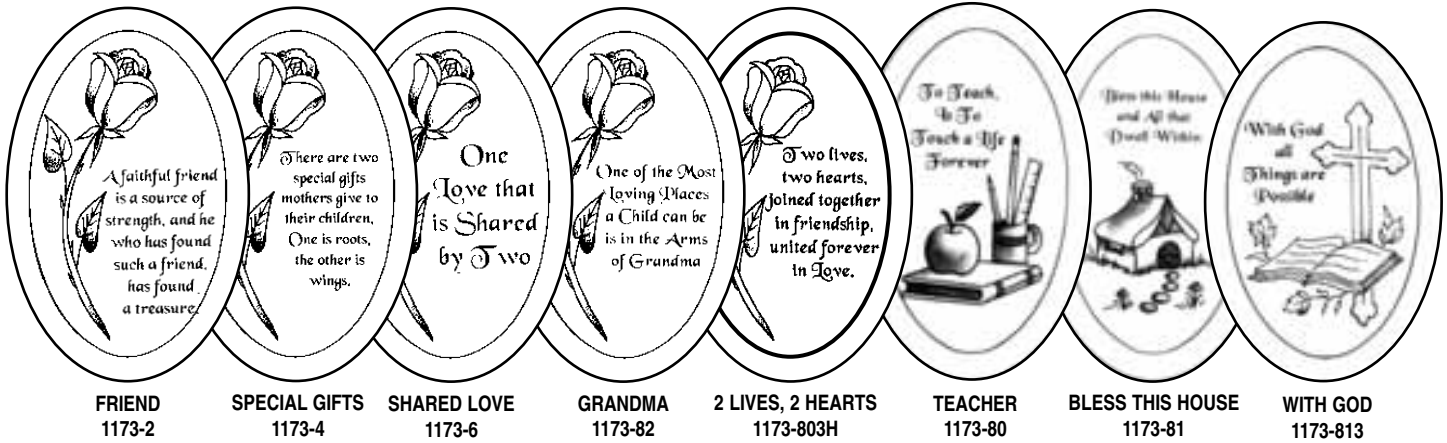

VERSE INSCRIBED BEVELS

Hand-engraved on a 4" x 6" (102 x 152mm) oval bevel on 3/16" (5mm) clear glass, then screened with the indicated verse. Bevels are packaged on sturdy cardboard backing, shrink-wrapped with clear plastic and punched for wall display on hooks or racks. Made in the USA.

NOTE: Verses are screen printed. The ink is fired permanently on the glass, but is not guaranteed to withstand the electroplating process.

SPECIAL GIFTS
1173-4

SHARED LOVE
1173-6

TEACHER
1173-80

BLESS THIS HOUSE
1173-81

WITH GOD
1173-813

BEVELED BORDERS SO SERIES

SO Series Bevel Clusters offer an attractive way to accent a center motif, bevel or design.

Cat. No.	Overall Size Standard	Metric	Center Opening	Total Pcs.
1402SO1	10-5/8" x 5-9/16"	270 x 141mm	3-1/2" x 8"	4
1402SO2	8-5/16" x 6-1/2"	217 x 165mm	4" x 6"	4
1402SO3	9-3/16" x 7-1/8"	233 x 181mm	4" x 7"	6
1402SO5	10-3/16" x 8-7/16"	259 x 214mm	4" x 9"	10

STUDIO ONE® COSMIC BRILLIANTS ENGRAVED BEVELS

Cosmic Brilliants are hand wheel engraved and polished to a brilliant clarity on beveled glass. They are shrink-wrapped on sturdy cardboard backing to eliminate scratching.