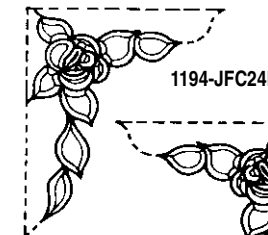

1194-JFC24L

1194-JFC24R