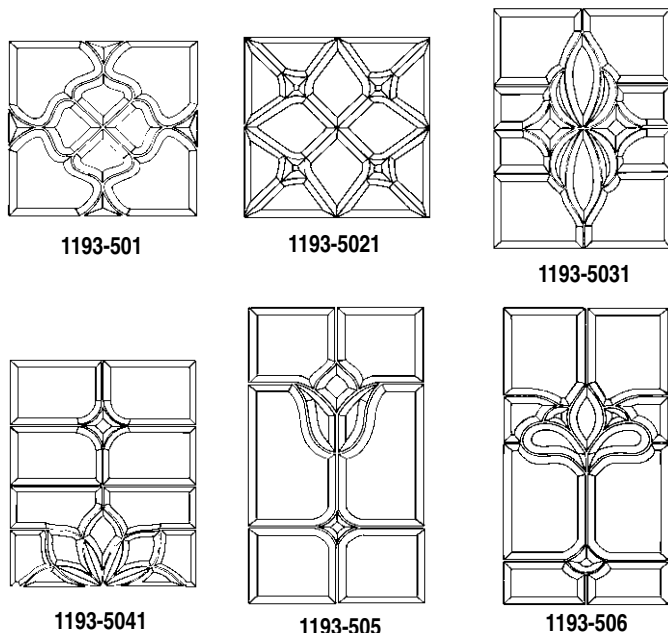

Cat. No.	Standard	Metric	Pcs.
15098-08	9-3/4" x 15-3/4"	248 x 400mm	16
15098-09	6-5/8" x 37-1/2"	168 x 952mm	25
15098-11	7-7/8" x 17-1/4"	200 x 438mm	16
15098-18	4-1/8" x 31-1/4"	105 x 794mm	8
15098-19	4-3/4" x 17-1/8"	121 x 435mm	12
15098-20	4-3/4" x 25-7/8"	121 x 657mm	16
15098-22	25-3/4" x 12-1/4"	311 x 654mm	20
15098-40	4-1/2" x 9"	114 x 229mm	5
1190-P11	12-1/2" x 30-1/2"	318 x 775mm	29
1190-P12C	12-3/4" x 56"	324 x 1422mm	33
1190-TIV	9" x 4-1/2"	229 x 114mm	5
1193-501	12" x 12"	305 x 305mm	12
1193-5021	12" x 12"	305 x 305mm	12
1193-5031	12" x 15"	305 x 381mm	16
1193-5041	12" x 14"	305 x 356mm	18
1193-505	10" x 20"	254 x 508mm	10
1193-506	10" x 20"	254 x 508mm	14