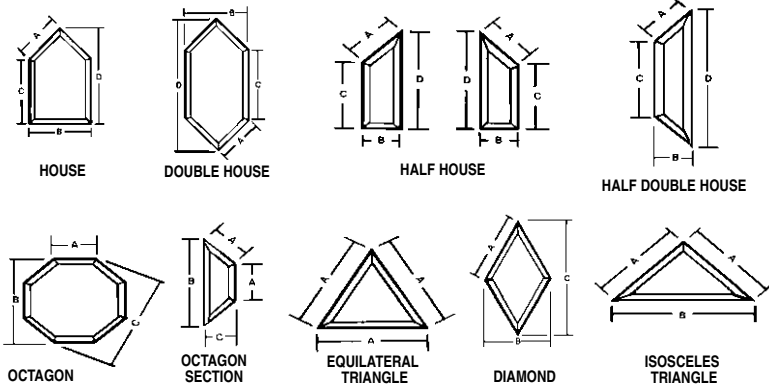

1/4" (approx. 6.35mm) thick plate glass (unless specified otherwise) with a full 1/2" (13mm) bevel. Top quality in standard pack of 5. Skin packaged to ensure against abrasions. Nominally 6mm thick and compatible in 5mm (3/16") thick cluster panels, both having a 1/2" (13mm) bevel. Glue Chipped Bevels are available by special order. **Must be ordered in multiples of 5.**

1/4" Thick Bevels

Cat. No.	Standard	Metric
HOUSE		
1300-1	2-15/16" x 4-3/16" x 4-3/16" x 6-9/32"	75 x 106 x 106 x 173mm
1300-88	2-1/16" x 2-15/16" x 4-3/16" x 5-21/32"	52 x 75 x 106 x 144mm
DOUBLE HOUSE		
1300-89	2-15/16" x 4-3/16" x 4-3/16" x 8-3/8"	75 x 106 x 106 x 213mm
1300-13	2-15/16" x 4-3/16" x 8-7/16" x 12-5/8"	75 x 106 x 214 x 321mm
1300-2	2-15/16" x 4-3/16" x 12-11/16" x 16-3/4"	75 x 106 x 322 x 425mm
1300-98	2-1/16" x 2-15/16" x 8-1/2" x 11-3/8"	52 x 75 x 216 x 289mm
1300-97	2-1/16" x 2-15/16" x 12-9/16" x 15-1/2"	52 x 75 x 319 x 394mm
HALF HOUSE		
1300-63L	2-15/16" x 2-1/16" x 4-3/16" x 6-7/32"	75 x 52 x 106 x 158mm
1300-64R	2-15/16" x 2-1/16" x 4-3/16" x 6-7/32"	75 x 52 x 106 x 158mm
HALF DOUBLE HOUSE		
1300-90	2-15/16" x 2-1/16" x 4-3/16" x 8-5/16"	75 x 52 x 106 x 211mm
1300-44	2-15/16" x 2-1/16" x 8-7/16" x 12-1/2"	75 x 52 x 214 x 318mm
1300-3	2-15/16" x 2-1/16" x 12-11/16" x 16-5/8"	75 x 52 x 322 x 422mm
OCTAGON		
1300-94	2-15/16" x 7-3/32" x 7-5/8"	75 x 180 x 194mm
OCTAGON SECTION		
1300-104	2-15/16" x 7-3/32" x 2-1/16"	75 x 180 x 52mm
EQUILATERAL TRIANGLE		
1300-33	2-15/16"	75mm
1300-35	5"	127mm
DIAMONDS (not a 60° angle)		
1300-30	2-15/16" x 2-15/16" x 5-1/8"	75 x 75 x 130mm
1300-31	4-3/16" x 4-3/16" x 7-5/16"	106 x 106 x 202mm
1300-32	5" x 5" x 8-5/8"	127 x 127 x 219mm
1300-340	3-15/16" x 3-15/16" x 6-13/16"	100 x 100 x 157mm
ISOSCELES TRIANGLE		
1300-78	2-1/16" x 2-15/16"	52 x 75mm
1300-28	2-15/16" x 4-1/8"	75 x 105mm
1300-6	4-3/16" x 5-15/16"	106 x 151mm

*Dimensions are listed in the following order: A x B x C x D.