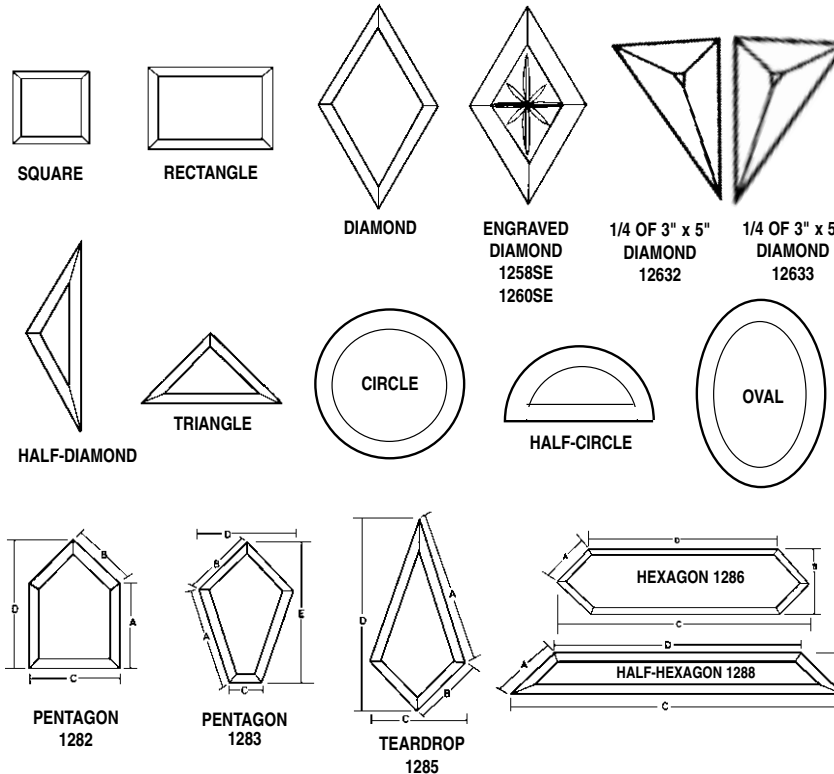

NOTE:

To make a SEMI-CIRCLE: Order 4 bevels.
To make a FULL-CIRCLE: Order 8 bevels.

Cat. No.	Standard	Metric	Box	Case
SQUARE:				
1251	2" x 2"	51 x 51mm	30	720
1250	3" x 3"	76 x 76mm	30	360
1252	4" x 4"	101 x 101mm	30	240
RECTANGLE:				
1248	2" x 3"	51 x 76mm	30	540
1249	2" x 4"	51 x 101mm	30	480
1246	2" x 5"	51 x 127mm	30	360
1256	2" x 6"	51 x 152mm	30	240
1253	4" x 6"	101 x 152mm	30	180
1247	2" x 8"	51 x 203mm	30	240
1254	6" x 9"	152 x 229mm	30	60
1255	2" x 10"	51 x 254mm	30	180
DIAMOND:				
1257	1-1/2" x 2-1/2"	38 x 64mm	30	1080
1263	2" x 4"	51 x 102mm	30	480
12631	2" x 3"	51 x 127mm	30	540
1258	3" x 5"	76 x 127mm	30	360
1258SE	3" x 5" Engraved	76 x 127mm	30	360
1259	2" x 6"	51 x 152mm	30	480
1260	4" x 7"	101 x 178mm	30	240
1260SE	4" x 7" Engraved	101 x 178mm	30	240
1262	6" x 9"	152 x 229mm	30	120
12575	1-3/4" x 3"	44 x 76mm	30	1080
QUARTER-DIAMOND:				
12632	1-1/2" x 2-1/2" x 3"	38 x 64 x 76mm	30	270
12633	1-1/2" x 2-1/2" x 3"	38 x 64 x 76mm	30	270
HALF-DIAMOND:				
1261	4" x 7"	101 x 178mm	30	360
TRIANGLE:				
1264	3" x 3" x 3"	76 x 76 x 76mm	30	360
1265	3" x 3" x 4-1/4"	76 x 76 x 108mm	30	360
1266	4" x 4" x 4"	101 x 101 x 101mm	30	240
1268	5" x 5" x 5"	127 x 127 x 127mm	30	120
1284	4" x 4" x 5-11/16"	101 x 101 x 144mm	30	240
CIRCLE:				
1270	2" Diameter	51mm Diameter	30	720
1271	3" Diameter	76mm Diameter	30	360
1272	4" Diameter	101mm Diameter	30	240
1274	6" Diameter	152mm Diameter	30	90
HALF-CIRCLE:				
1273	3" Diameter	76mm Diameter	30	720
OVAL:				
1278	3" x 5"	76 x 127mm	30	240
1280	4" x 6"	101 x 152mm	30	120
1277	6" x 9"	152 x 229mm	30	120
1279	6" x 11"	152 x 279mm	30	60

Cat. No.	Standard	Metric	Box	Case
PENTAGON:				
1282	4" x 3" x 4-1/4" x 6-3/32"	101 x 76 x 108 x 155mm	30	120
1283	3" x 2" x 1" x 2-3/4" x 4-1/2"	76 x 51 x 19 x 70 x 114mm	30	180
TEARDROP:				
1285	4-1/2" x 2" x 2-3/4" x 5-3/4"	114 x 51 x 70 x 146mm	30	180
HEXAGON:				
1286	3" x 4-1/4" x 16-5/16" x 12-1/4"	76 x 108 x 414 x 311mm	30	30
HALF-HEXAGON:				
1288	3" x 2-1/8" x 16-5/16" x 12-1/4"	76 x 54 x 414 x 311mm	30	90